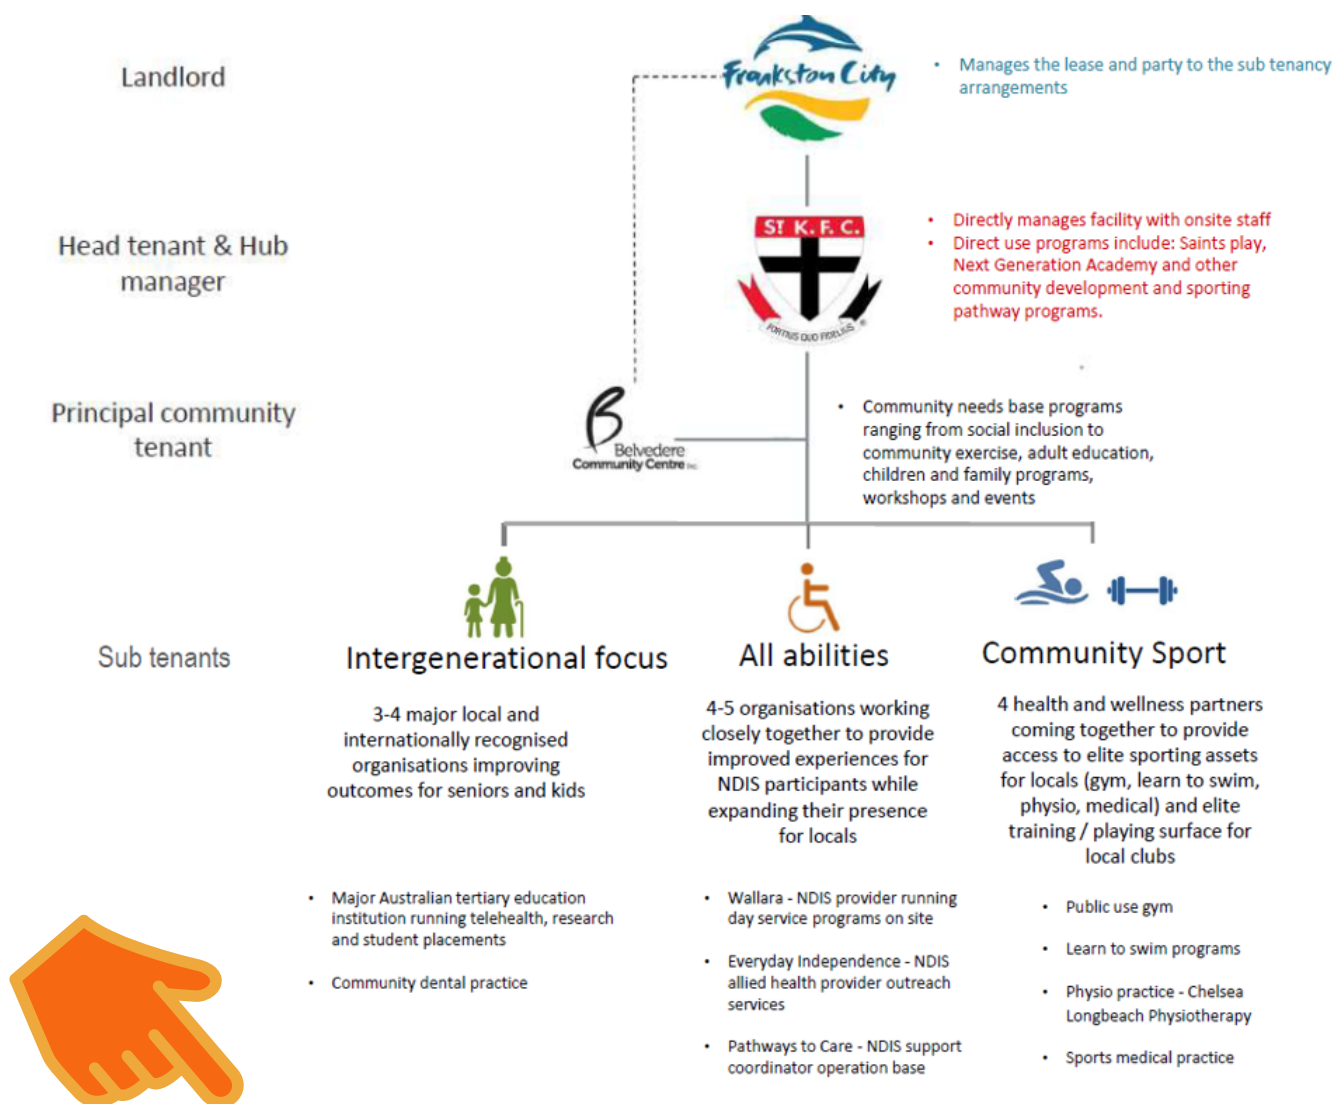

Proposed Healthy Futures Hub

But we need your support by 1st November!

On the FCC website, there is a feedback section on this proposed redevelopment. We would love our members to let FCC know why BCC needs a new building and mention any thoughts and ideas about the opportunities being a part of this partnership would bring to you, your families and neighbours. Maybe more space for playgroups, a wider array of adult education programs, new art and craft groups, community lunches and more are possible. Let them know if you have any concerns, such as access to public transport in this area. Wouldn't it be great if we could get the bus route altered slightly so that not only BCC and the Healthy Futures Hub visitors could get there directly on the bus, but also the Belvedere Bowls Club, Seaford Park Primary School students and the cricket and junior football club members.

If you would like some help to give this feedback, please ring our office and leave a message and we will return your call. Our staff will be happy to take your feedback and enter it onto the FCC feedback section for you.

BCC's committee of management, staff and volunteers are all fully supportive of this project and are excited about the increased opportunities we would be able to bring to the community in this new facility.